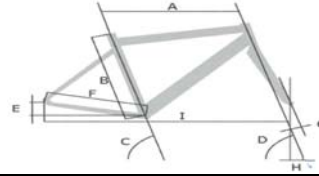

**CADILLAC RLE1.8 BICYCLE FIT & INFORMATION CHART**

Frame Size	Top Tube Length-A	Stem Length	Crank Length	Chainstay-F	Seat Angle-C	Head Angle-D	Wheelbase-I	Standover Height	Recommended Height
56 CM	565	100 MM	175 MM	407	73.5	73.5	1002.3	31"	5' 8"- 5' 11"
58 CM	575	110 MM	175 MM	407	73	73.5	1007.4	32"	5' 9"- 6' 1"
60 CM	590	120 MM	175 MM	411	72.5	74	1016.4	33"	6' 0"- 6' 3"