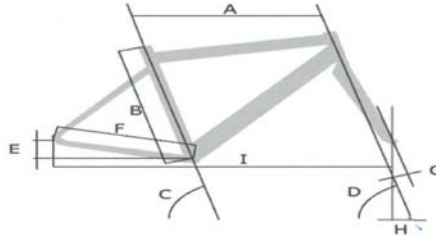

CADILLAC L-3 BICYCLE FIT & INFORMATION CHART

Frame Size	Top Tube Length-A	Stem Length	Crank Length	Chainstay-F	Seat Angle-C	Head Angle-D	Wheelbase-I	Standover Height	Recommended Height
15" U	650	110 mm	170 MM	555	60.7	67	1116.8	23"	5' 1"- 5' 8"
20" U	694	110 mm	170 MM	555	60.7	67	1160	23"	5' 7"- 6' 1"
The L-3 is a unisex frame with a easy mount step through design									