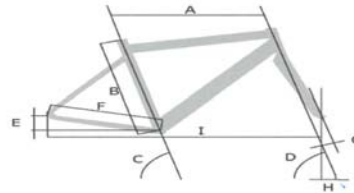

**CADILLAC ERT-2 BICYCLE FIT & INFORMATION CHART**

Frame Size	Top Tube Length-A	Stem Length	Crank Length	Chainstay-F	Seat Angle-C	Head Angle-D	Wheelbase-I	Standover Height	Recommended Height
46 cm	505	85 mm	165 mm	412	75.5	71.5	975.3	27"	5' 0" - 5' 5"
49 cm	518	95 mm	170 mm	412	75.5	72	985.7	28"	5' 3" - 5' 7"
51 cm	537	105 mm	172.5 mm	412	74	72	991.5	29"	5' 5" - 5' 9"
54 cm	560	105 mm	172.5 mm	415	73.5	72	1013.5	30"	5' 7" - 5' 11"
57 cm	582	115 mm	175 MM	418	73.5	72.5	1029.4	31"	5' 10" - 6' 3"