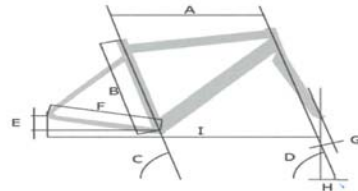

CADILLAC ELDORADO - MENS & LADIES BICYCLE FIT & INFORMATION CHART

Frame Size	Top Tube Length-A	Stem Length	Crank Length	Chainstay-F	Seat Angle-C	Head Angle-D	Wheelbase-I	Standover Height	Recommended Height
15"L	558	90 mm	170 mm	468	70	70	1078	26"	4' 10" - 5' 3"
19"L	580	110 mm	170 mm	468	70	70	1098	31"	5' 3" - 5' 9"
17"M	590	110 mm	170 mm	468	70	70	1045	28"	5' 2" - 5' 9"
21"M	629	110 mm	170 mm	468	70	70	1155	34"	5' 10" - 6' 5"