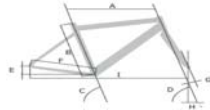

CADILLAC CTS BICYCLE FIT & INFORMATION CHART

Frame Size	Top Tube Length-A	Stem Length	Crank Length	Chainstay-F	Seat Angle-C	Head Angle-D	Wheelbase-I	Standover Height	Recommended Height
46 cm	53.1	100 mm	170 mm	41.8	74	71.5	98.5	29.8	5' 1" - 5' 6"
50 cm	54.9	100 mm	170 mm	41.8	73	72	99.1	30.8	5' 4" - 5' 8"
55 cm	57.5	110 mm	170 mm	41.8	73	72	101.7	31.9	5' 6" - 5' 10"
58.5cm	560	120 mm	170 mm	41.8	72.5	72	103.7	32.7	5' 9" - 6' 3"
WE RECOMMEND A PROFESSIONAL FIT ADJUSTMENT BY A CERTIFIED SPECIALIST									