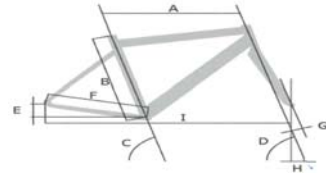

**CADILLAC AVP2.1 BICYCLE FIT & INFORMATION CHART**

Frame Size	Top Tube Length-A	Stem Length	Crank Length	Chainstay-F	Seat Angle-C	Head Angle-D	Wheelbase-I	Standover Height	Recommended Height
17" M	20.5"	100 MM	170 MM	17.7"	74	71	42.8	29"	5' 2" - 5' 8"
17" L	20.5"	90 MM	170 MM	17.7"	74	71	42.6	26"	5' 1" - 5' 8"
19" L	21.1"	90 MM	170 MM	17.7"	74	71	42.6	27"	5' 5" - 6' 0"