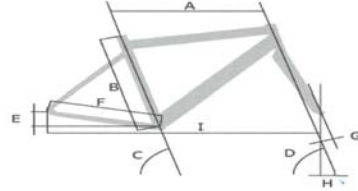

**CADILLAC AVH - MENS & LADIES BICYCLE FIT & INFORMATION CHART**

Frame Size	Top Tube Length-A	Stem Length	Crank Length	Chainstay-F	Seat Angle-C	Head Angle-D	Wheelbase-I	Standover Height	Recommended Height
15"L	552	90 mm	170 mm	450	73	71	1036	26"	4' 10" - 5' 3"
19"L	580	110 mm	170 mm	450	73	71	1060	30"	5' 3" - 5' 9"
14"M	550	110 mm	170 mm	450	73	71	1045	28"	5' 1" - 5' 7"
16.5M	565	110 mm	170 mm	450	73	71	1055	30"	5' 5" - 5' 9"
18.5M	572	110 mm	170 mm	450	73	71	1070	32"	5' 7" - 5' 11"
20.5M	586	110 mm	170 mm	450	73	71	1080	33"	5' 10" - 6' 1"