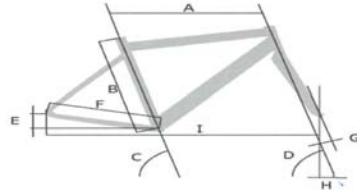

CADILLAC AV-MENS & LADIES BICYCLE FIT & INFORMATION CHART

Frame Size	Top Tube Length-A	Stem Length	Crank Length	Chainstay-F	Seat Angle-C	Head Angle-D	Wheelbase-I	Standover Height	Recommended Height
15"L	525	90 mm	170 mm	430	74	70.5	1021.2	24"	4' 10" - 5' 4"
17"L	551	110 mm	170 mm	430	74	70.5	1047.5	26"	5' 1" - 5' 8"
15"M	533.5	110 mm	170 MM	430	73	70.5	1020	28"	5' 1" - 5' 7"
18"M	565	110 mm	170 mm	430	73	70.5	1053.4	30"	5' 5" - 5' 10"
21"M	586.3	110 mm	170 mm	430	73	70.5	1077	32"	5' 8" - 6' 1"
23"M	599.4	110 mm	170 mm	430	73	70.5	1090	34"	5' 11" - 6' 4"