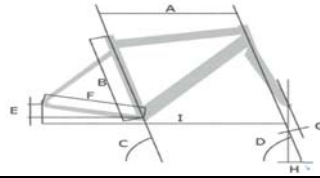

CADILLAC AV8.0i BICYCLE FIT & INFORMATION CHART

Frame Size	Top Tube Length-A	Stem Length	Crank Length	Chainstay-F	Seat Angle-C	Head Angle-D	Wheelbase-I	Standover Height	Recommended Height
16" U	21.3"	100 MM	170 MM	17.2"	68	71	41.9	23"	5' 1" - 5' 8"
19" U	22.4	100 MM	170 MM	17.7"	68	71	41.9	23"	5' 5" - 6' 1"
The AV8.0i is a unisex frame with a easy mount step through design									