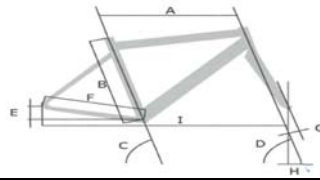

CADILLAC AM2.7 BICYCLE FIT & INFORMATION CHART

Frame Size	Top Tube Length-A	Stem Length	Chainstay-F	Seat Angle-C	Head Angle-D	Wheelbase-I	Standover Height	Recommended Height
17"	22"	100 MM	16.9"	74	69	42.9	29"	5' 1" - 5' 7"
18"	23"	100 MM	16.9"	74	69	43.9"	31"	5' 5" - 5' 10"
19"	24"	100 MM	16.9"	74	69	44.9	33"	5' 7" - 6' 1"