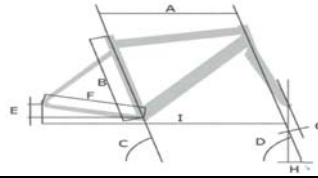

CADILLAC AM2.4 BICYCLE FIT & INFORMATION CHART

Frame Size	Top Tube Length-A	Stem Length	Chainstay-F	Seat Angle-C	Head Angle-D	Wheelbase-I	Standover Height	Recommended Height
17"	22"	100 MM	16.9"	74	69	42.9	29"	5' 1" - 5' 7"
18"	23"	100 MM	16.9"	74	69	43.9"	31"	5' 5" - 5' 10"
19"	24"	100 MM	16.9"	74	69	44.9	33"	5' 7" - 6' 1"